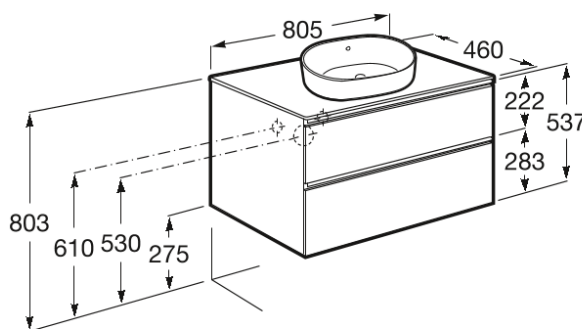

THE GAP

Base unit with two drawers for On Countertop basin

DIMENSIONS

Length	805 mm
Width	460 mm
Height	537 mm

COLOURS AND FINISHES

PRICE (VAT INCLUDED)

£900.04

TECHNICAL DRAWINGS

FEATURES

- Basin position: Central
- Basin type: Bowl / On countertop
- Closing and opening system: Soft close drawers
- Door type: Hinged
- Doors and drawers combination: 2 drawers
- Furniture configuration: Drawers
- Installation type: Wall-hung, Wall-hung with legs
- Internal dividers
- Material: Chipboard
- Shelf material: Chipboard
- Tap position: Central
- Taphole configuration: No tapholes

BOUGHT TOGETHER FREQUENTLY

SQUARE - Countertop basin with tap hole

3270MM..0

ROUND - On Countertop basin with taphole

3270MK..0

SQUARE - Countertop basin

3270ML..0

ROUND - On Countertop basin