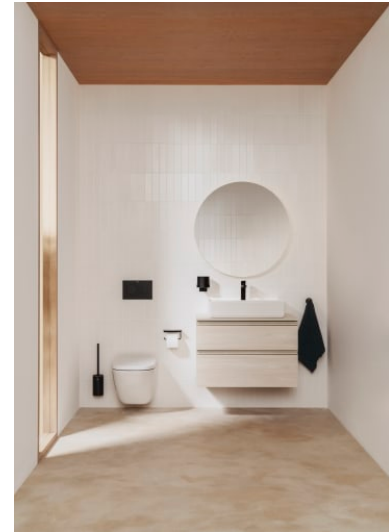

THE GAP

Base unit with two drawers for On Countertop basin

DIMENSIONS

Length	805 mm
Width	460 mm
Height	537 mm

COLOURS AND FINISHES

PRICE (VAT INCLUDED)

£900.04

TECHNICAL DRAWINGS

FEATURES

- Basin position: Central
- Basin type: Bowl / On countertop
- Closing and opening system: Soft close drawers
- Door type: Hinged
- Doors and drawers combination: 2 drawers
- Furniture configuration: Drawers
- Installation type: Wall-hung, Wall-hung with legs
- Internal dividers
- Material: Chipboard
- Shelf material: Chipboard
- Tap position: Central
- Taphole configuration: No tapholes

BOUGHT TOGETHER FREQUENTLY

SQUARE - Countertop basin with tap hole

3270MM..0

ROUND - On Countertop basin with taphole

3270MK..0

SQUARE - Countertop basin

3270ML..0

ROUND - On Countertop basin

327520..0

The Gap

The Gap collection provides a wide range of modern design options, including WCs, basins and bathroom vanity units to optimise any space. The extensive furniture range also includes perfect solutions for compact bathrooms as well as base units for on countertop basins.